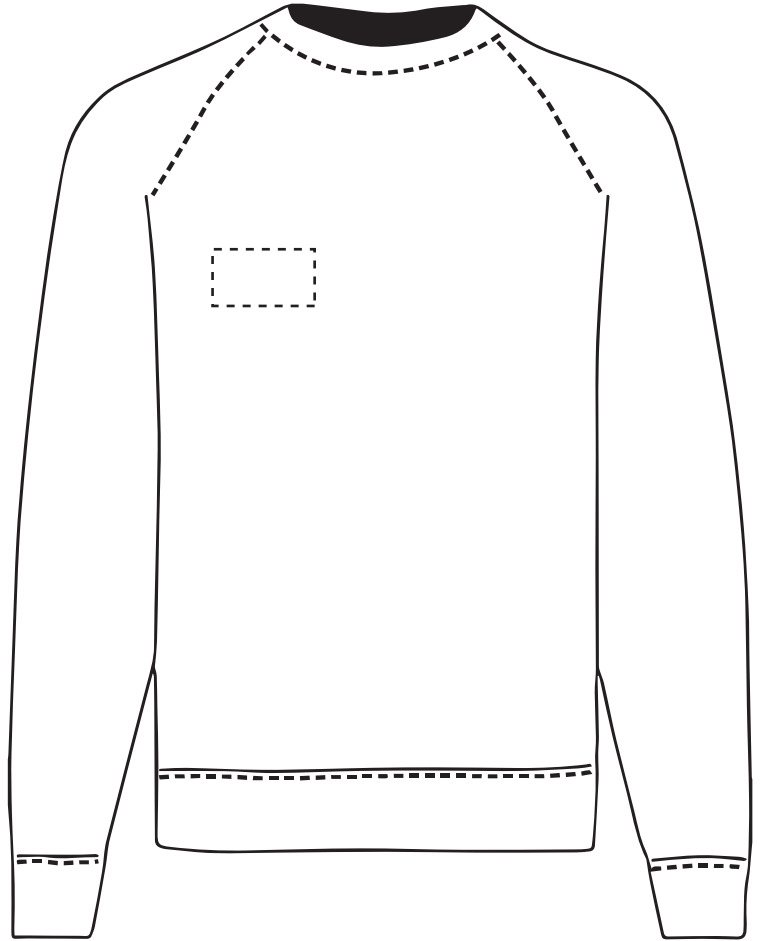

Your Ref:
Our Ref:

Quantity:
Version: 1

Product Code: SF0003
Product Colour: White

PRINTING CONCERNS: PRINT MAY DISCOLOUR

PRODUCT INFO: DUE TO THE NATURE OF THE PRODUCT THE PRINT POSITION MAY VARY BY 2 - 3 MM

Madeira Thread Colours

- Colour 1
- Colour 1
- Colour 1
- Colour 1

The dashed line is to demonstrate print area and will not appear on your printed item

ARTWORK SCALE 15%

Product Image for visualisation
- colours may vary

ARTWORK SCALE 100%
Max print area 90mm x 50mm

To proceed, please approve visual via the online system.

PLEASE NOTE:

- All colours including print and product are for visual purposes only and should not be regarded as the actual colour of the product and print.
- Some products may vary from batch to batch and may differ from previous orders.
- The colour and texture of a product can also have an effect on the final print colour.
- By approving this order we accept that you understand these terms.